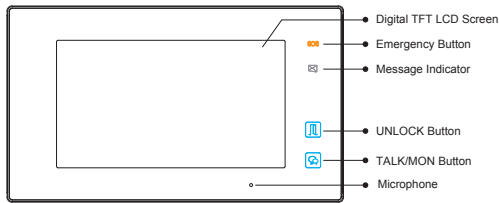

Product Information

DT47MG 2-Wire indoor Monitor

DESCRIPTION

2-wire system 7 inch Digital Color TFT Monitor with touch screen and picture/video memory.

DIMENSION

FEATURES

- New flattening icon design
- SMS service & Conversation with mobile phone
 - *Free short message communication among monitors
 - *Actively call monitor via GSM module
- Host&Guest voice message leave function
- Compatible with fisheye door station & Zoom in/out function
- Image quad split function via DT-QSW
- PIR motion detector via specified door station
 - *Auto-recording what happened by the door
 - *Activate relay actuator(light on or unlock automatically)
 - *Alert announce when somebody gets close

1. Parts and Functions

Key Functions

LCD screen	Display the images from outdoor station
Emergency button	Used for sending SOS to registered mobile phone via DT-GSM module
Message indicator	It will be lighted up if there is unread message
Unlock button	Press to release the door for visitors during talking or monitoring
Talk/Mon button	1. Press to talk with the visitors while receiving a call 2. Press to monitor outdoor in standby
Microphone	Receives sound from the user
Mounting hook	Use to hang up the indoor station
Connection port	Bus terminal
Speaker	Output sound from the outdoor

2. Terminal Description

L1,L2: Non-polarity bus line.

SW+,SW-: Doorbell call button connection port.

Ring,GND: Extra buzzer connection port.

NC: Reserved.

DIP switches: Total 6 bits can be configured.

Bit1~Bit5: User Code setting switch.

Bit6: Video impedance matching switch.

3. Mounting

4. Specification

Power Supply: DC 20~28V
 Consumption: Standby 12.4mA;
 Working 270mA
 Screen: 7 inch digital color TFT
 Resolutions: 800 X 480 pixels
 Video Signal: 1Vp-p, 75Ω, CCIR standard
 Wiring: 2 wires, non-polarity
 Dimension: 131(H)×225(W)×18(D)mm