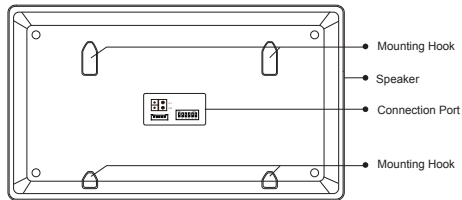

Product Information

DT47MG 2-Wire indoor Monitor

DESCRIPTION

2-wire system 7 inch Digital Color TFT Monitor with touch screen and picture/video memory.

DIMENSION

FEATURES

- New flattening icon design
- SMS service & Conversation with mobile phone
 - *Free short message communication among monitors
 - *Actively call monitor via GSM module
- Host&Guest voice message leave function
- Compatible with fisheye door station & Zoom in/out function
- Image quad split function via DT-QSW
- PIR motion detector via specified door station
 - *Auto-recording what happened by the door
 - *Activate relay actuator(light on or unlock automatically)
 - *Alert announce when somebody gets close

1. Parts and Functions

Key Functions

LCD screen	Display the images from outdoor station
Emergency button	Used for sending SOS to registered mobile phone via DT-GSM module
Message indicator	It will be lighted up if there is unread message
Unlock button	Press to release the door for visitors during talking or monitoring
Talk/Mon button	1. Press to talk with the visitors while receiving a call 2. Press to monitor outdoor in standby
Microphone	Receives sound from the user
Mounting hook	Use to hang up the indoor station
Connection port	Bus terminal
Speaker	Output sound from the outdoor

2. Terminal Description

L1,L2: Non-polarity bus line.

SW+,SW-: Doorbell call button connection port.

Ring,GND: Extra buzzer connection port.

NC: Reserved.

DIP switches: Total 6 bits can be configured.

Bit1~Bit5: User Code setting switch.

Bit6: Video impedance matching switch.

3. Mounting

4. Specification

Power Supply: DC 20~28V
 Consumption: Standby 12.4mA;
 Working 270mA
 Screen: 7 inch digital color TFT
 Resolutions: 800 X 480 pixels
 Video Signal: 1Vp-p, 75Ω, CCIR standard
 Wiring: 2 wires, non-polarity
 Dimension: 131(H)×225(W)×18(D)mm