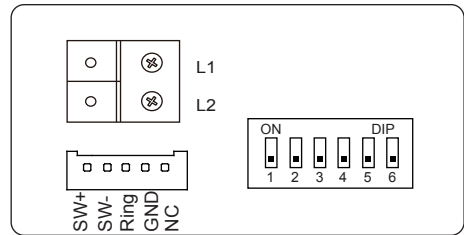

Product Information

DT47MG 2-Wire indoor Monitor

DESCRIPTION

2-wire system 7 inch Digital Color TFT Monitor with touch screen and picture/video memory.

DIMENSION

FEATURES

- New flattening icon design
- SMS service & Conversation with mobile phone
 - *Free short message communication among monitors
 - *Actively call monitor via GSM module
- Host&Guest voice message leave function
- Compatible with fisheye door station & Zoom in/out function
- Image quad split function via DT-QSW
- PIR motion detector via specified door station
 - *Auto-recording what happened by the door
 - *Activate relay actuator(light on or unlock automatically)
 - *Alert announce when somebody gets close

1. Parts and Functions

Key Functions

LCD screen	Display the images from outdoor station
Emergency button	Used for sending SOS to registered mobile phone via DT-GSM module
Message indicator	It will be lighted up if there is unread message
Unlock button	Press to release the door for visitors during talking or monitoring
Talk/Mon button	1. Press to talk with the visitors while receiving a call 2. Press to monitor outdoor in standby
Microphone	Receives sound from the user
Mounting hook	Use to hang up the indoor station
Connection port	Bus terminal
Speaker	Output sound from the outdoor

2. Terminal Description

L1,L2: Non-polarity bus line.

SW+,SW-: Doorbell call button connection port.

Ring,GND: Extra buzzer connection port.

NC: Reserved.

DIP switches: Total 6 bits can be configured.

Bit1~Bit5: User Code setting switch.

Bit6: Video impedance matching switch.

3. Mounting

4. Specification

Power Supply: DC 20~28V
 Consumption: Standby 12.4mA;
 Working 270mA
 Screen: 7 inch digital color TFT
 Resolutions: 800 X 480 pixels
 Video Signal: 1Vp-p, 75Ω, CCIR standard
 Wiring: 2 wires, non-polarity
 Dimension: 131(H)×225(W)×18(D)mm