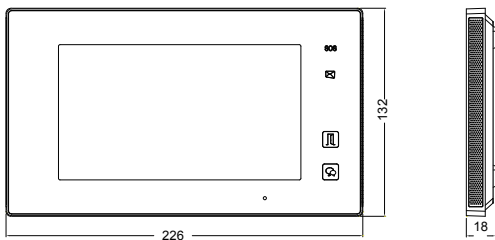

Product Information

DT47MG 2-Wire indoor Monitor

DESCRIPTION

2-wire system 7 inch Digital Color TFT Monitor with touch screen and picture/video memory.

DIMENSION

FEATURES

- New flattening icon design
- SMS service & Conversation with mobile phone
 - *Free short message communication among monitors
 - *Actively call monitor via GSM module
- Host&Guest voice message leave function
- Compatible with fisheye door station & Zoom in/out function
- Image quad split function via DT-QSW
- PIR motion detector via specified door station
 - *Auto-recording what happened by the door
 - *Activate relay actuator(light on or unlock automatically)
 - *Alert announce when somebody gets close

Bit6: Video impedance matching switch.

3. Mounting

4. Specification

Power Supply: DC 20~28V
 Consumption: Standby 12.4mA;
 Working 270mA
 Screen: 7 inch digital color TFT
 Resolutions: 800 X 480 pixels
 Video Signal: 1Vp-p, 75Ω, CCIR standard
 Wiring: 2 wires, non-polarity
 Dimension: 131(H)×225(W)×18(D)mm

Single Package

Dimensions: 166(H)×244(W)×40(D)mm

Gross Weight: 0.68Kg

Carton Package

Carton: 530 (H)×340 (W)×258 (D)mm

Quantity: 24PCS

8. Menu Style