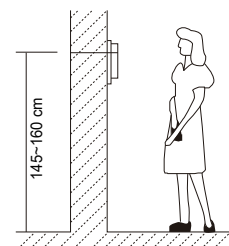

3. Mounting